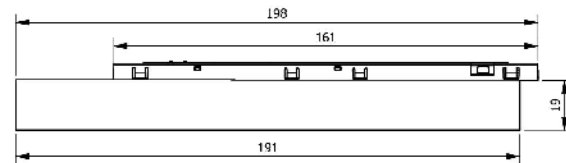

Punto M Q3-Q4

Invisible presence.

Punto creates a precise, low-glare beam in a compact, minimal linear form, ideal for clean and comfortable accent lighting.

SIZE
191MM

FINISHING
WHITE/BLACK

POWER
11.5W

BEAM ANGLES
30°