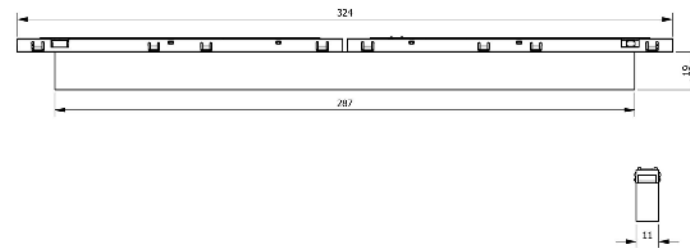

Punto L Q3-Q4

Invisible presence.

Punto creates a precise, low-glare beam in a compact, minimal linear form, ideal for clean and comfortable accent lighting.

SIZE
287MM

FINISHING
WHITE/BLACK

POWER
16W

BEAM ANGLES
30°