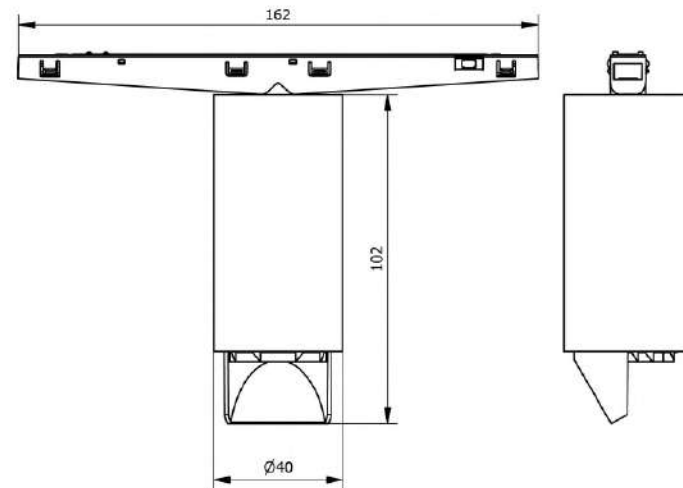

Jolie XS Q3 & Q4

Silent wash.

Jolie delivers a silent, even wallwash in a slim, minimal body, blending seamlessly into architectural lines.

SIZE
40MM

FINISHING
HOUSING: WHITE/BLACK/P01-P05, A01-A10, EP-01-EP-04
REFLECTOR: N/A

POWER
11.5W

BEAM ANGLES
WALL WASHER

ESPRESSO	9
AMERICANO	11
CAPPUCCINO	14
RISTRETTO	14
MACCHA	15
FRAPPE	15
FRAPPE WHITE	18
ESPRESSO TONIC	20
LATTE	20
FRAPPE	24

Discover Q3

Discover Q4