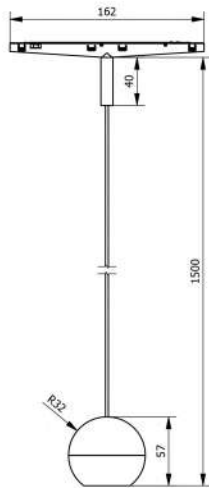

Eros XS PE Q3-Q4

Spere above.

Eros Pendulo is a suspended spherical luminaire with interchangeable reflector finishes, offering a unique architectural expression through pure form.

SIZE

64MM

FINISHING

HOUSING: WHITE/BLACK, P01-P05, EP-01-EP-04
REFLECTOR: GOLD, COPPER, WHITE, BLACK GLOSSY, BLACK MATT, CHROME, SILVER GLOSSY

POWER

11.5W

BEAM ANGLES

28°, 37°, 48°