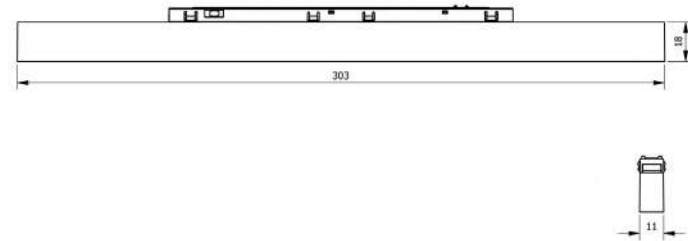

Flusso L Q3-Q4

Seamless line.

Flusso offers a continuous, flowing line of light, blending seamlessly into architectural compositions with minimal visual impact.

SIZE
303MM

FINISHING
WHITE/BLACK

POWER
13W

BEAM ANGLES
60°