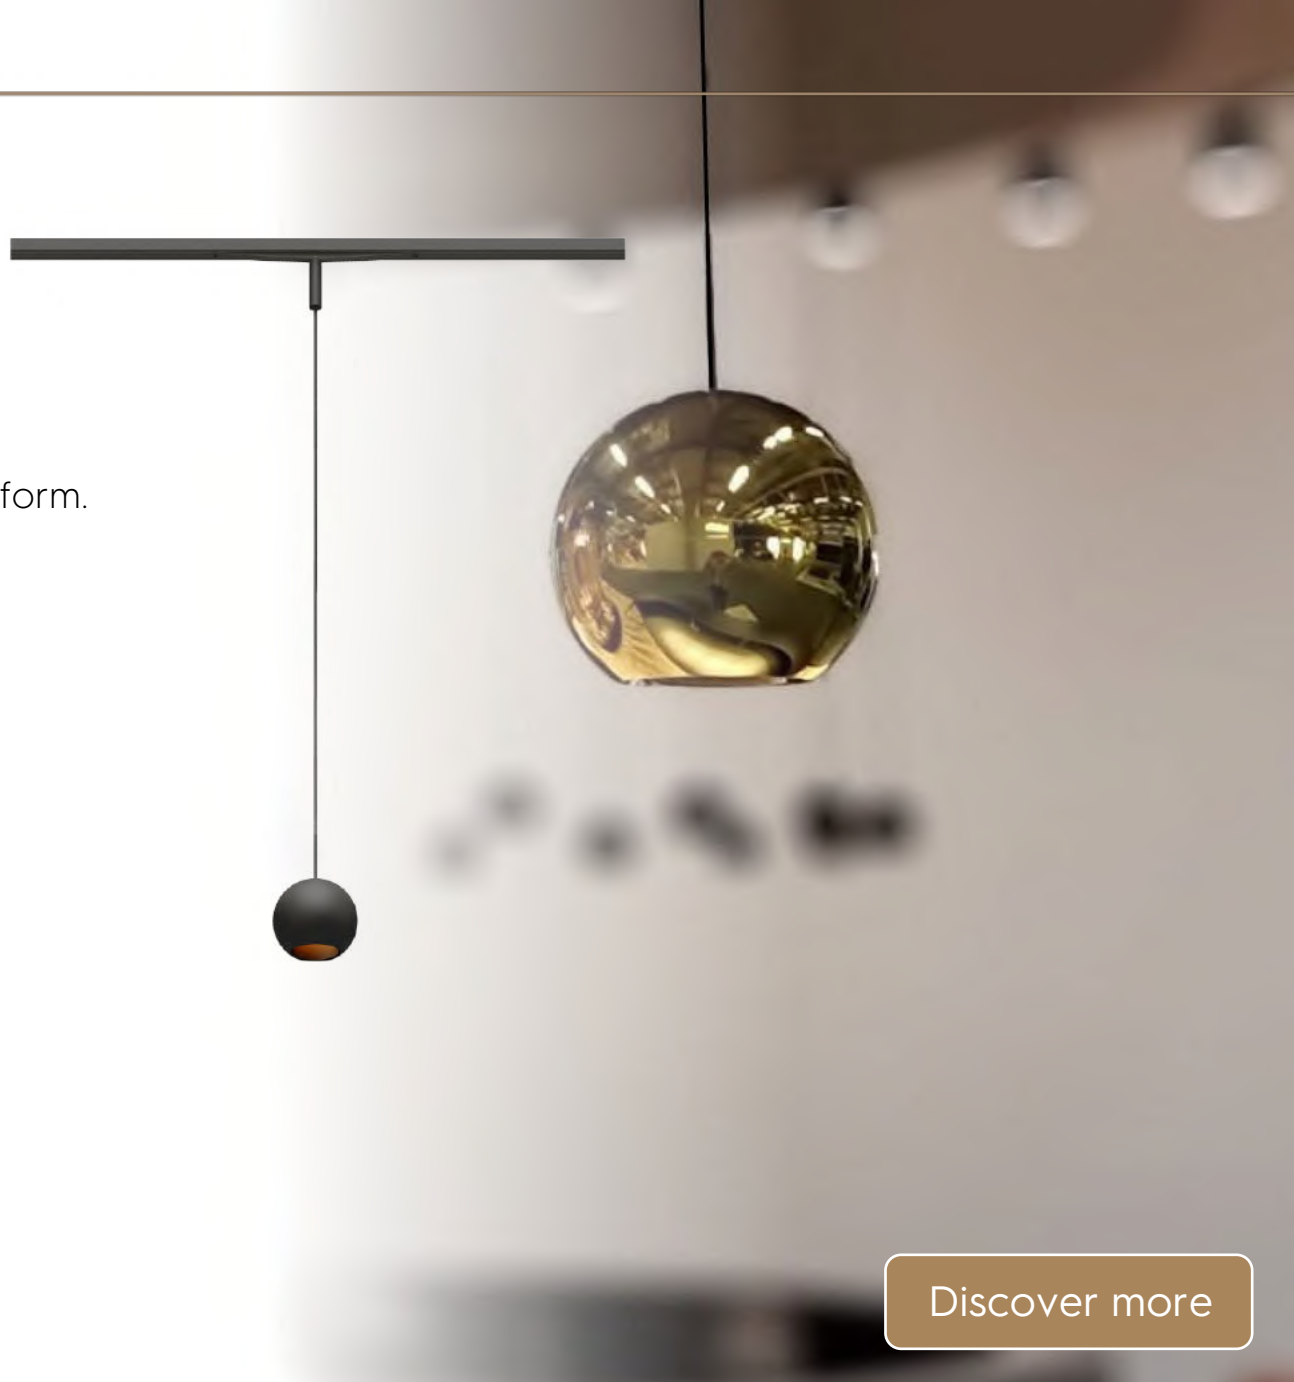

Eros XS PE Q3-Q4

Spere above.

Eros Pendulo is a suspended spherical luminaire with interchangeable reflector finishes, offering a unique architectural expression through pure form.

SIZE

64MM

FINISHING

HOUSING: WHITE/BLACK, P01-P05, EP-01-EP-04
REFLECTOR: GOLD, COPPER, WHITE, BLACK GLOSSY, BLACK MATT, CHROME, SILVER GLOSSY

POWER

11.5W

BEAM ANGLES

28°, 37°, 48°