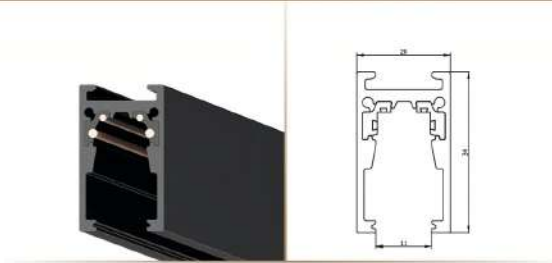

48V Track mini Q3-Q4 system

48V-track-mini-Q3-Q4-system-V01

KARIZMA luce

Q4-S

- 48V low voltage track system designed for both surface-mounted and suspended applications.
- Powder coated extruded aluminium profile, PVC extruded insulation with copper conductors.
- Four conductors for power and general data signal.
- Special direct and angled connectors available to extend track length.
- With included PMMA cover strip and end caps.
- AC/DC converter for power supply must be ordered separately.
- Maximum distance between luminaire and AC/DC converter is 15 meters.

48V Q4-S SURFACE/SUSPENDED TRACK HIGH 1000MM

Black 48V11.1000.Q4-S.BL
White 48V11.1000.Q4-S.WH

48V Q4-S SURFACE/SUSPENDED TRACK HIGH 2000MM

Black 48V11.2000.Q4-S.BL
White 48V11.2000.Q4-S.WH

48V Q3-Q4 I-CONNECTOR

Black 48V11.0003.Q3-Q4.BL
White 48V11.0003.Q3-Q4.WH

48V Q4-S TRACK COVER 2000MM

Black 48V11.0008.Q4-S.BL
White 48V11.0008.Q4-S.WH

48V Q3-Q4 END FEED WITH POWER CABLE

Black 48V11.0002.Q3-Q4.BL
White 48V11.0002.Q3-Q4.WH

48V Q3-Q4 ADJUSTABLE CONNECTOR

Black 48V11.0004.Q3-Q4.BL
White 48V11.0004.Q3-Q4.WH

48V Q4-S END CAP

Black 48V11.0011.Q4-S.BL
White 48V11.0011.Q4-S.WH

48V Q4-S L-CONNECTOR CEILING-CEILING

Black 48V11.0009.Q4-S.BL
White 48V11.0009.Q4-S.WH

48V Q4-S SUSPENSION KIT WITH CABLE 2000MM

Black 48V11.0013.Q4-S.BL
White 48V11.0013.Q4-S.WH

48V Q4-S L-CONNECTOR WALL-CEILING

Black 48V11.0010.Q4-S.BL
White 48V11.0010.Q4-S.WH

48V Q4 MECHANICAL JOINT

Black 48V11.0012.Q4.BL
White 48V11.0012.Q4.WH