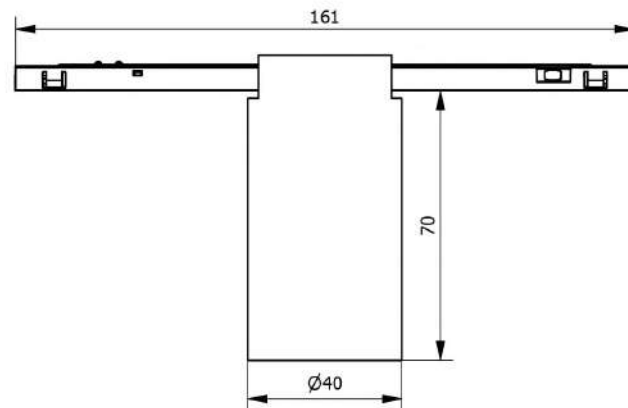

Julio XS Q3

Solid peace.

Julio offers a pure, fixed downlight with reflectors in different finishes, combining solid architectural presence with timeless calm.

SIZE
40MM

FINISHING
HOUSING: WHITE/BLACK/P01-P05, A01-A10, EP-01-EP-04
REFLECTOR: GOLD, COPPER, WHITE, BLACK GLOSSY, BLACK MATT, CHROME

POWER
11.5W

BEAM ANGLES
28°, 37°, 48°

[Discover more](#)