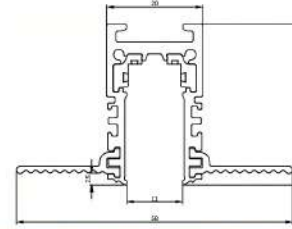

48V Track mini Q3-Q4 system

48V-track-mini-Q3-Q4-system-V01

KARIZMA luce

Q4-R

- 48V low voltage track system designed for recessed applications. 2 bracket positions available for different ceiling types.
- Powder coated extruded aluminium profile, PVC extruded insulation with copper conductors.
- Four conductors for power and general data signal.
- Special direct and angled connectors available to extend track length.
- With included PMMA cover strip and end caps.
- AC/DC converter for power supply must be ordered separately.
- Maximum distance between luminaire and AC/DC converter is 15 meters.

48V Q4-R RECESSED TRACK TRIMLESS 1000MM

Black 48V11.1000.Q4-R.BL
White 48V11.1000.Q4-R.WH

48V Q4-R RECESSED TRACK TRIMLESS 2000MM

Black 48V11.2000.Q4-R.BL
White 48V11.2000.Q4-R.WH

48V Q3-Q4 I-CONNECTOR

Black 48V11.0003.Q3-Q4.BL
White 48V11.0003.Q3-Q4.WH

48V Q4-R TRACK COVER 2000MM

Black 48V11.0008.Q4-R.BL
White 48V11.0008.Q4-R.WH

48V Q3-Q4 END FEED WITH POWER CABLE

Black 48V11.0002.Q3-Q4.BL
White 48V11.0002.Q3-Q4.WH

48V Q3-Q4 ADJUSTABLE CONNECTOR

Black 48V11.0004.Q3-Q4.BL
White 48V11.0004.Q3-Q4.WH

48V Q4-R END CAP

Black 48V11.0018.Q4-R.BL
White 48V11.0018.Q4-R.WH

48V Q4-R L-CONNECTOR CEILING-CEILING

Black 48V11.0016.Q4-R.BL
White 48V11.0016.Q4-R.WH

48V Q4-R L-CONNECTOR WALL-CEILING

Black 48V11.0017.Q4-R.BL
White 48V11.0017.Q4-R.WH

48V Q4 MECHANICAL JOINT

Black 48V11.0012.Q4.BL
White 48V11.0012.Q4.WH