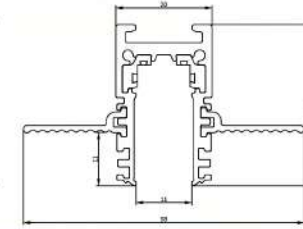

48V Track mini Q3-Q4 system

48V-track-mini-Q3-Q4-system-V01

KARIZMA luce

Q4-R

- 48V low voltage track system designed for recessed applications. 2 bracket positions available for different ceiling types.
- Powder coated extruded aluminium profile, PVC extruded insulation with copper conductors.
- Four conductors for power and general data signal.
- Special direct and angled connectors available to extend track length.
- With included PMMA cover strip and end caps.
- AC/DC converter for power supply must be ordered separately.
- Maximum distance between luminaire and AC/DC converter is 15 meters.

48V Q4-R RECESSED TRACK TRIMLESS 1000MM

Black 48V11.1000.Q4-R.BL
White 48V11.1000.Q4-R.WH

48V Q4-R RECESSED TRACK TRIMLESS 2000MM

Black 48V11.2000.Q4-R.BL
White 48V11.2000.Q4-R.WH

48V Q3-Q4 I-CONNECTOR

Black 48V11.0003.Q3-Q4.BL
White 48V11.0003.Q3-Q4.WH

48V Q4-R TRACK COVER 2000MM

Black 48V11.0008.Q4-R.BL
White 48V11.0008.Q4-R.WH

48V Q3-Q4 END FEED WITH POWER CABLE

Black 48V11.0002.Q3-Q4.BL
White 48V11.0002.Q3-Q4.WH

48V Q3-Q4 ADJUSTABLE CONNECTOR

Black 48V11.0004.Q3-Q4.BL
White 48V11.0004.Q3-Q4.WH

48V Q4-R END CAP

Black 48V11.0018.Q4-R.BL
White 48V11.0018.Q4-R.WH

48V Q4-R L-CONNECTOR CEILING-CEILING

Black 48V11.0016.Q4-R.BL
White 48V11.0016.Q4-R.WH

48V Q4-R L-CONNECTOR WALL-CEILING

Black 48V11.0017.Q4-R.BL
White 48V11.0017.Q4-R.WH

48V Q4 MECHANICAL JOINT

Black 48V11.0012.Q4.BL
White 48V11.0012.Q4.WH