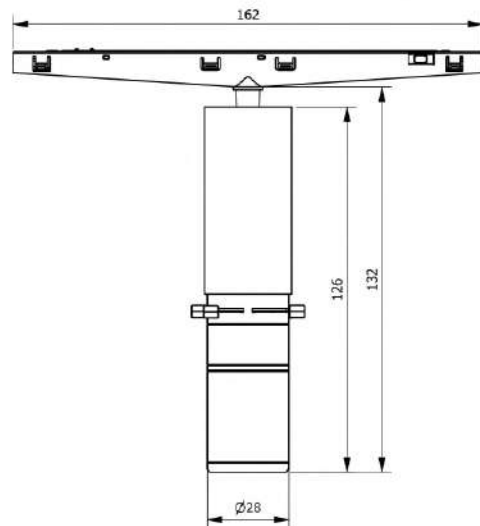

Jovis XXS Q3 & Q4

Framed precision.

Jovis delivers framed precision with adjustable light shaping, designed for clean, controlled highlights in architectural spaces. Zoom and framer.

SIZE

28MM

FINISHING

HOUSING: WHITE/BLACK

POWER

6W

[Discover Q3](#)

[Discover Q4](#)

KARIZMA **luce**

• LED'S DELIGHT •