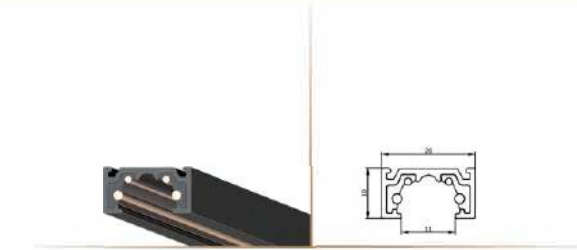

48V Track mini Q3-Q4 system

48V-track-mini-Q3-Q4-system-V01

KARIZMA luce

Q3

- 48V low voltage track system designed for surface-mounted applications.
- Powder coated extruded aluminium profile, PVC extruded insulation with copper conductors.
- Four conductors for power and general data signal.
- Special direct and angled connectors available to extend track length.
- With included PMMA cover strip and end caps.
- AC/DC converter for power supply must be ordered separately.
- Maximum distance between luminaire and AC/DC converter is 15 meters.

48V Q3 SURFACE LOW TRACK 1000MM

Black 48V11.1000.Q3.BL
White 48V11.1000.Q3.WH

48V Q3 SURFACE LOW TRACK 2000MM

Black 48V11.2000.Q3.BL
White 48V11.2000.Q3.WH

48V Q3-Q4 I-CONNECTOR

Black 48V11.0003.Q3-Q4.BL
White 48V11.0003.Q3-Q4.WH

48V Q3 TRACK COVER 2000MM

Black 48V11.0008.Q3.BL
White 48V11.0008.Q3.WH

48V Q3-Q4 END FEED WITH POWER CABLE

Black 48V11.0002.Q3-Q4.BL
White 48V11.0002.Q3-Q4.WH

48V Q3-Q4 ADJUSTABLE CONNECTOR

Black 48V11.0004.Q3-Q4.BL
White 48V11.0004.Q3-Q4.WH

48V Q3 END CAP

Black 48V11.0007.Q3.BL
White 48V11.0007.Q3.WH

48V Q3 END FEED WITHOUT POWER CABLE

Black 48V11.0001.Q3.BL
White 48V11.0001.Q3.WH

48V Q3 L-CONNECTOR CEILING-CEILING

Black 48V11.0005.Q3.BL
White 48V11.0005.Q3.WH

48V Q3 L-CONNECTOR WALL-CEILING

Black 48V11.0006.Q3.BL
White 48V11.0006.Q3.WH