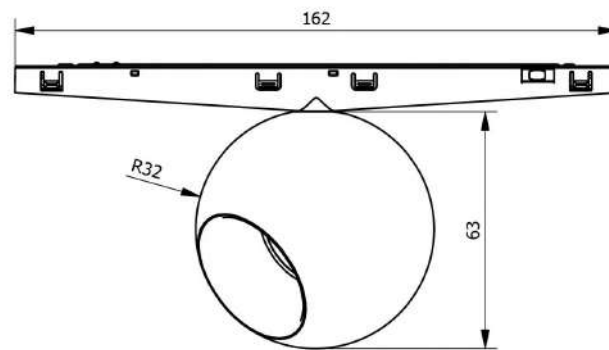

Eros XS TR Q3 & Q4

Sphere track.

Eros Traccia is a minimalistic luminaire which brings a spherical form to 48V track, offering different reflector finishes for precise, customisable architectural lighting.

SIZE

63MM (40MM REFLECTOR)

FINISHING

HOUSING: WHITE/BLACK/P01-P05, EP-01-EP-04
REFLECTOR: GOLD, COPPER, WHITE, BLACK GLOSSY, BLACK MATT, CHROME, SILVER GLOSSY

POWER

11.5W

BEAM ANGLES

28°, 37°, 48°

[Discover Q3](#)

[Discover Q4](#)