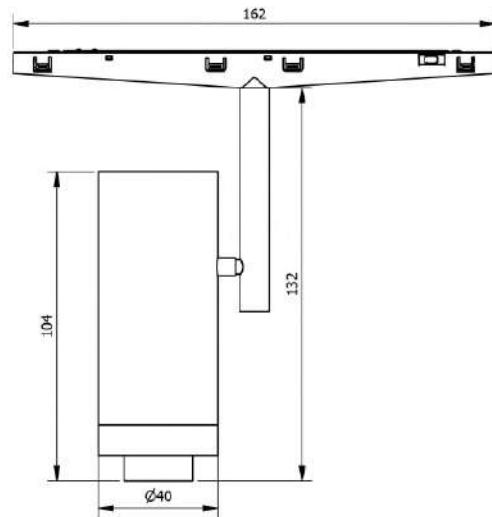

Jupiter XS Q3-Q4

Dynamic focus.

Jupiter brings dynamic focus with an adjustable zoom beam, combining flexibility and precision in a minimal architectural body.

SIZE
40MM

FINISHING
HOUSING: WHITE/BLACK

POWER
11.5W

BEAM ANGLES
10°-50°