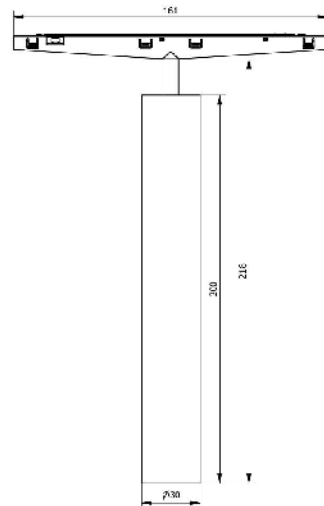

Janus XXS Q3-Q4

Architectural lift.

Janus combines architectural purity with the DIX exchangeable cover system, offering a long, slim silhouette for refined, flexible design.

SIZE
30MM

FINISHING
HOUSING: WHITE/BLACK, P01-P05, A01-A10, EP-01-EP-04
REFLECTOR: BLACK MATT

POWER
11.5W

BEAM ANGLES
25°, 35°, 45°