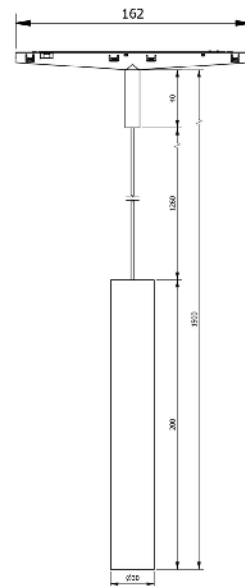

Vesta XXS Q3-Q4

Pure elegance.

Vesta XXS brings pure elegance to architectural spaces, offering precise, minimal lighting in an ultra-compact form.

SIZE
30MM

FINISHING
WHITE/BLACK, P01-P05, A01-A10, EP-01-EP-04
REFLECTOR: BLACK MATT

POWER
11.5W

BEAM ANGLES
28°, 37°, 48°