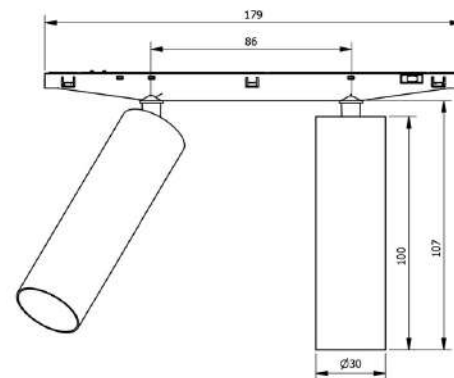

Juno XXS duo Q3 & Q4

Compact impact.

Juno is a universal cylindrical spotlight in two sizes, available in single or double option, combining pure simplicity with strong visual impact. XXS and XS with premium reflector finishes, XS Lente with lens optic for sharp ultra narrow beam.

SIZE
30MM

FINISHING
HOUSING: WHITE/BLACK/P01-P05, A01-A10,
EP-01-EP-04 REFLECTOR: BLACK MATT

POWER
9W

BEAM ANGLES
30°, 40°, 55°

[Discover Q3](#)

[Discover Q4](#)