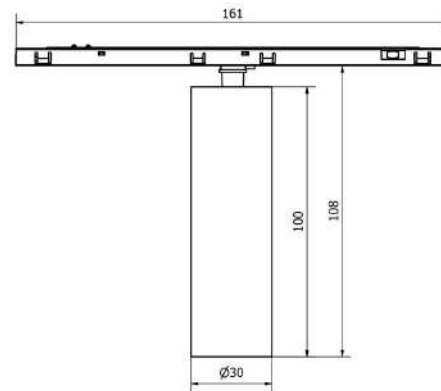

Juno XXS Q3 & Q4

Compact impact.

Juno is a universal cylindrical spotlight in two sizes, available in single or double option, combining pure simplicity with strong visual impact. XXS and XS with premium reflector finishes, XS Lente with lens optic for sharp ultra narrow beam.

SIZE
30MM

FINISHING
HOUSING: WHITE/BLACK/P01-P05, A01-A10, EP-01-EP-04 REFLECTOR: BLACK MATT

POWER
9W

BEAM ANGLES
30°, 40°, 55°

Discover Q3

Discover Q4