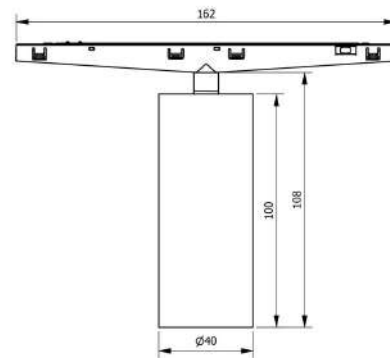

Juno XS Q3 & Q4

Compact impact.

Juno is a universal cylindrical spotlight in two sizes, available in single or double option, combining pure simplicity with strong visual impact. XXS and XS with premium reflector finishes, XS Lente with lens optic for sharp ultra narrow beam.

SIZE
40MM

FINISHING
HOUSING: WHITE/BLACK/P01-P05, A01-A10, EP-01-EP-04
REFLECTOR: GOLD, COPPER, WHITE, BLACK GLOSSY, BLACK MATT, CHROME

POWER
11.5W

BEAM ANGLES
28°, 37°, 48°

Discover Q3

Discover Q4