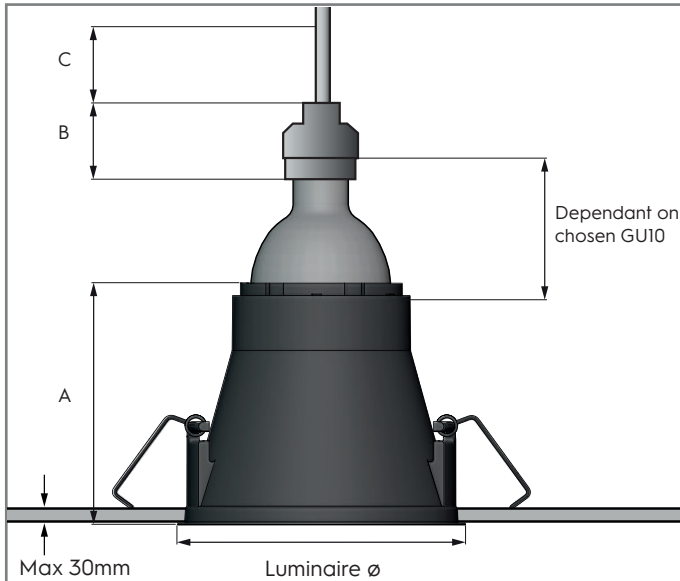

KARIZMA luce

INSTALLATION OF LUMINAIRES

PREPARATION:

- Carefully read the manual before installation to guarantee the correct and safe operation of the luminaire.
- Turn off the electricity at the mains before proceeding with the installation of the luminaire.
- Mount the luminaire on a flat, smooth surface.

PLEASE NOTE: THE LUMINAIRE MUST BE INSTALLED BY QUALIFIED PERSONNEL!

 GU10 spot not included.

	Cutout ø	Luminaire ø	A	B	C
Profondo GUI0	100mm	105mm	90mm	30mm	30mm

 TO UNINSTALL THE LUMINAIRE, FOLLOW ABOVE STEPS IN REVERSE.