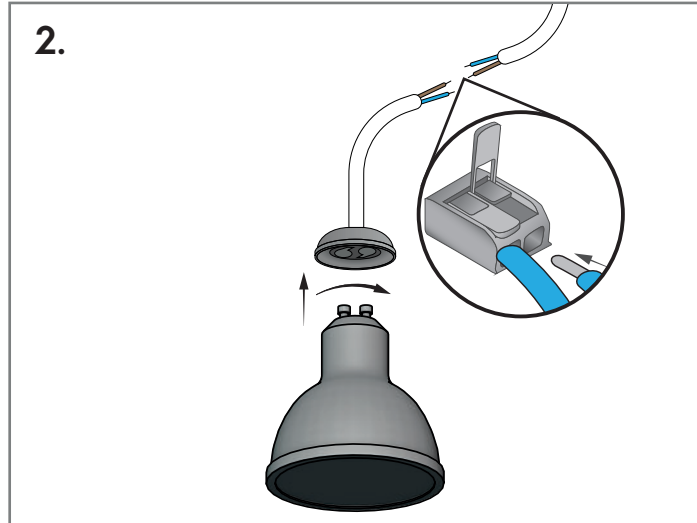

KARIZMA luce

INSTALLATION OF LUMINAIRES

PREPARATION:

- Carefully read the manual before installation to guarantee the correct and safe operation of the luminaire.
- Turn off the electricity at the mains before proceeding with the installation of the luminaire.
- Mount the luminaire on a flat, smooth surface.

PLEASE NOTE: THE LUMINAIRE MUST BE INSTALLED BY QUALIFIED PERSONNEL!

 GU10 spot not included.

	Cutout ø	Luminaire ø	A	B	C
Profondo GUI0	100mm	105mm	90mm	30mm	30mm

 TO UNINSTALL THE LUMINAIRE, FOLLOW ABOVE STEPS IN REVERSE.