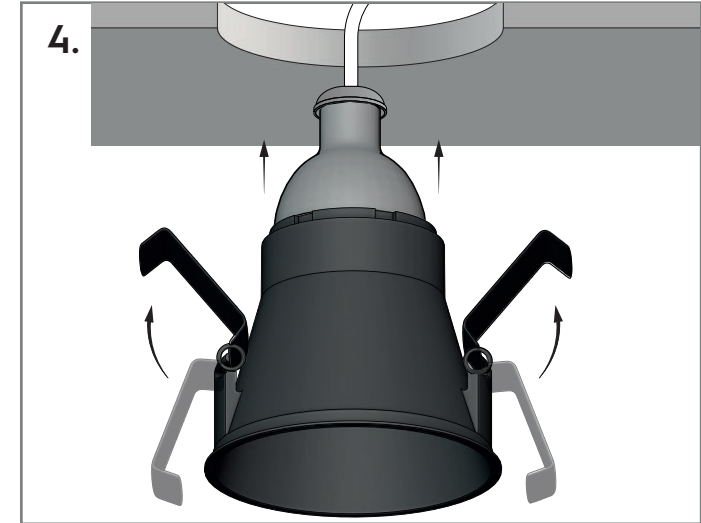

KARIZMA luce

INSTALLATION OF LUMINAIRES

PREPARATION:

- Carefully read the manual before installation to guarantee the correct and safe operation of the luminaire.
- Turn off the electricity at the mains before proceeding with the installation of the luminaire.
- Mount the luminaire on a flat, smooth surface.

PLEASE NOTE: THE LUMINAIRE MUST BE INSTALLED BY QUALIFIED PERSONNEL!

 GU10 spot not included.

	Cutout ø	Luminaire ø	A	B	C
Profondo GUI0	100mm	105mm	90mm	30mm	30mm

 TO UNINSTALL THE LUMINAIRE, FOLLOW ABOVE STEPS IN REVERSE.