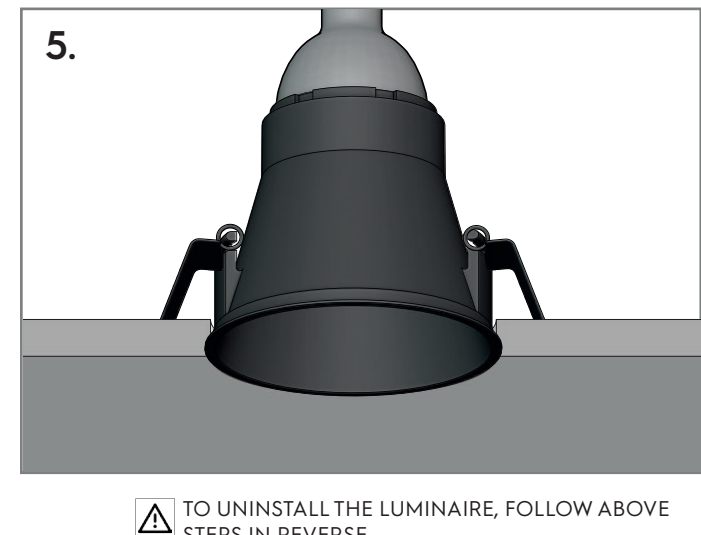

TO UNINSTALL THE LUMINAIRE, FOLLOW ABOVE STEPS IN REVERSE.