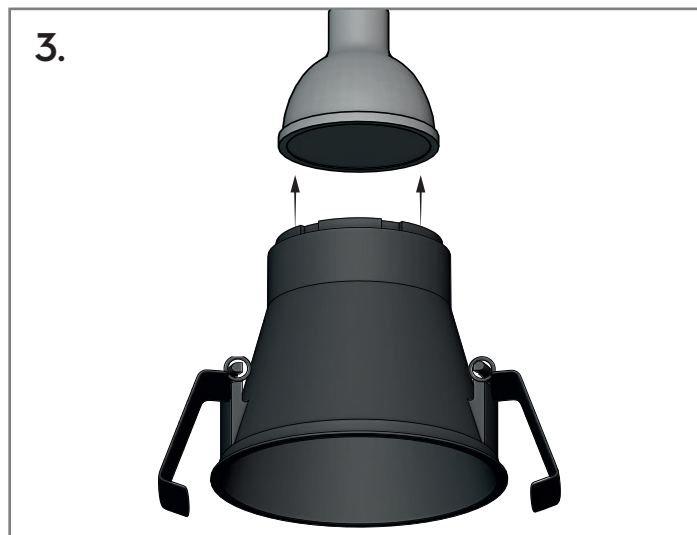

TO UNINSTALL THE LUMINAIRE, FOLLOW ABOVE STEPS IN REVERSE.