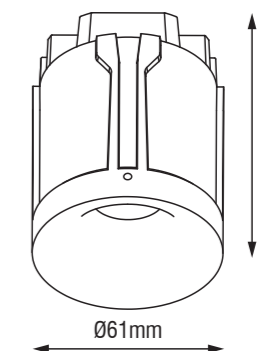

Product specifications

CCT 2700K | 3000K | 4000K
CRI 90
Optic Reflector
Beam angle(s) 24° | 45° | 55°

View full specs