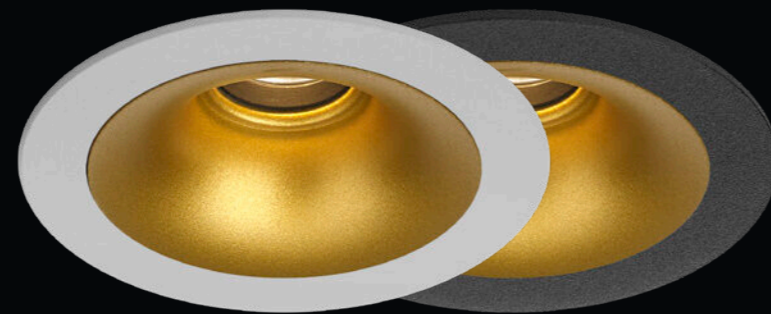

Dea Della Luce
By KARIZMA_{luce}

Trimless version

Trim version

Dea Diana *refined and effortless.*

Compatible with our Dea Athena modular system, the fixed downlight Dea Diana offers a refined lighting experience. Its elegant appearance and versatile applications ensure a sophisticated look. Choose between black or white housing and customise with a reflector colour of your choice. Prefer no trim? The available trimless frames make this an option!

Installation is effortless – plug and play with easy removal.

Dea Diana XS.

Product specifications

CCT 2700K | 3000K | 4000K
CRI 90
Optic Reflector
Beam angle(s) 24° | 36° | 55°

View full specs

For full specs, light source energy class and identifier please consult the datasheet on our website.

Driver (200mA/36Vf) must be ordered separately.

Several installation frames available; see page 142.

Dea Diana S.

Product specifications

CCT 2700K | 3000K | 4000K
CRI 90
Optic Reflector
Beam angle(s) 24° | 45° | 55°