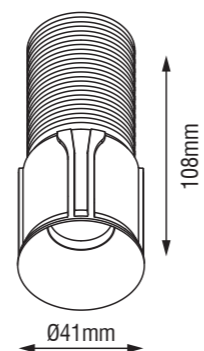

Installation is effortless – plug and play with easy removal.

Dea Diana XS.

Product specifications

CCT 2700K | 3000K | 4000K
CRI 90
Optic Reflector
Beam angle(s) 24° | 36° | 55°

View full specs

For full specs, light source energy class and identifier please consult the datasheet on our website.

Driver (200mA/36Vf) must be ordered separately.

Several installation frames available; see page 142.

Dea Diana S.

Product specifications

CCT 2700K | 3000K | 4000K
CRI 90
Optic Reflector
Beam angle(s) 24° | 45° | 55°