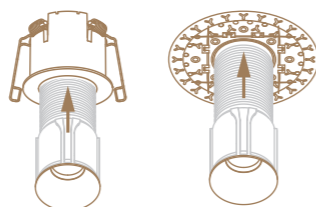

Dea Della Luce
By KARIZMA_{luce}

Trimless version

Trim version

Dea Diana *refined and effortless.*

Compatible with our Dea Athena modular system, the fixed downlight Dea Diana offers a refined lighting experience. Its elegant appearance and versatile applications ensure a sophisticated look. Choose between black or white housing and customise with a reflector colour of your choice. Prefer no trim? The available trimless frames make this an option!

Installation is effortless – plug and play with easy removal.

Dea Diana XS.

Product specifications

CCT 2700K | 3000K | 4000K
CRI 90
Optic Reflector
Beam angle(s) 24° | 36° | 55°

View full specs

For full specs, light source energy class and identifier please consult the datasheet on our website.

Driver (200mA/36Vf) must be ordered separately.

Several installation frames available; see page 142.

Dea Diana S.

Product specifications

CCT 2700K | 3000K | 4000K
CRI 90
Optic Reflector
Beam angle(s) 24° | 45° | 55°