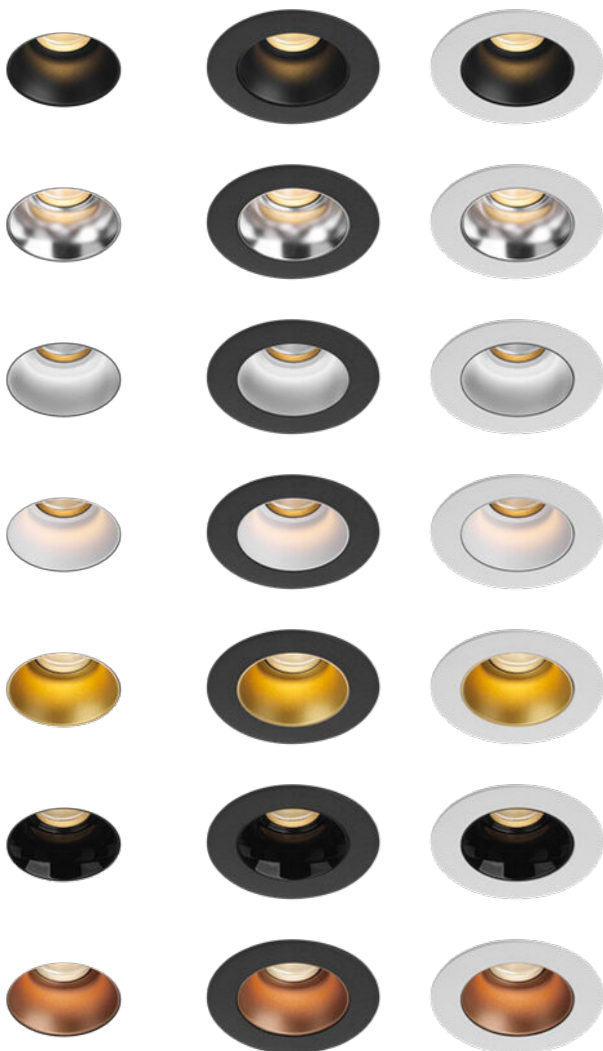

Dea Della Luce
By KARIZMA_{luce}

Trimless version

Trim version

Dea Diana *refined and effortless.*

Compatible with our Dea Athena modular system, the fixed downlight Dea Diana offers a refined lighting experience. Its elegant appearance and versatile applications ensure a sophisticated look. Choose between black or white housing and customise with a reflector colour of your choice. Prefer no trim? The available trimless frames make this an option!

Installation is effortless – plug and play with easy removal.

Dea Diana XS.

Product specifications

CCT 2700K | 3000K | 4000K
CRI 90
Optic Reflector
Beam angle(s) 24° | 36° | 55°

View full specs

For full specs, light source energy class and identifier please consult the datasheet on our website.

Driver (200mA/36Vf) must be ordered separately.

Several installation frames available; see page 142.

Dea Diana S.

Product specifications

CCT 2700K | 3000K | 4000K
CRI 90
Optic Reflector
Beam angle(s) 24° | 45° | 55°