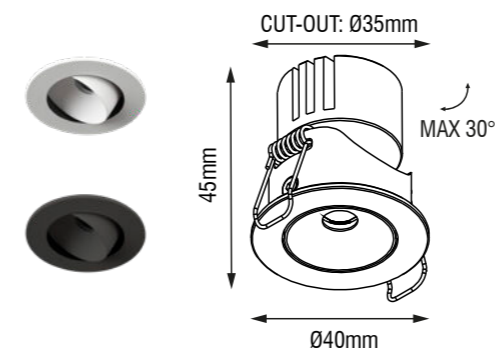

This adjustable luminaire delivers light exactly where it matters.

KARIZMA_{luce}

Mira Swing.

Description	Angle	White	Black
220lm 927 5.5W	30°	151AW927300000	151AB927300000
220lm 930 5.5W	30°	151AW930300000	151AB930300000
220lm 940 5.5W	30°	151AW940300000	151AB940300000