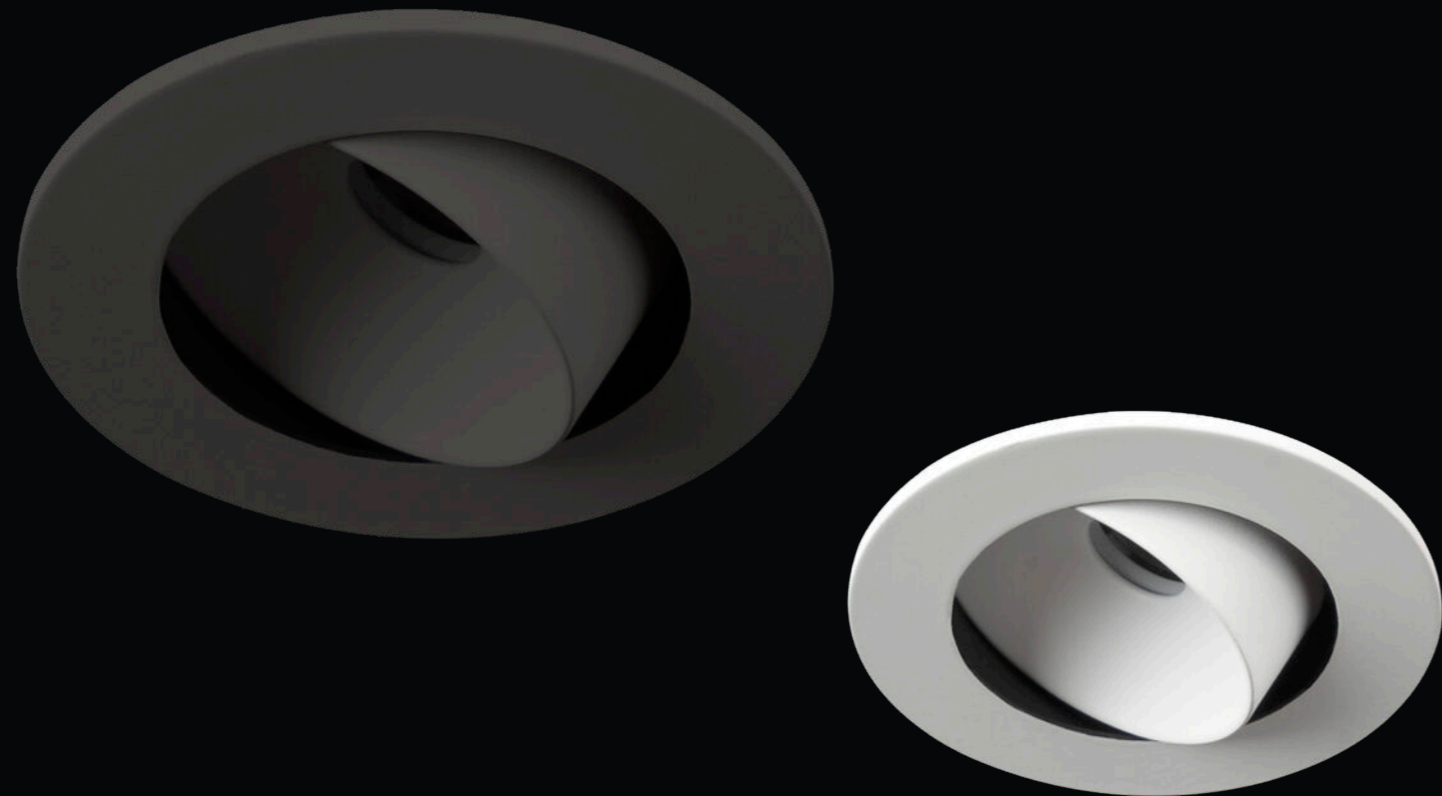

Delizia di Luce
By KARIZMA_{luce}

Mira Swing

Comfort and ambience.

Perfect for hotel rooms, this compact adjustable downlight, Mira Swing, provides a moderate and well-balanced light. Its sleek design and precise adjustability ensure a seamless integration into any interior while enhancing comfort and ambience.

This adjustable luminaire delivers light exactly where it matters.

KARIZMA_{luce}

Mira Swing.

Description	Angle	White	Black
220lm 927 5.5W	30°	151AW927300000	151AB927300000
220lm 930 5.5W	30°	151AW930300000	151AB930300000
220lm 940 5.5W	30°	151AW940300000	151AB940300000

Driver not included.

RECESSED LUMINAIRES **ADJUSTABLE.**