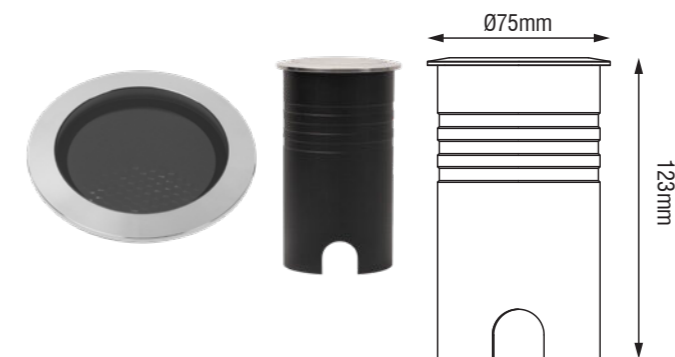

KARIZMA^{luce}

Gaia XS.

Description	Angle	Stainless steel
55lm 927 2W	20°	907AS92720F0
60lm 930 2W	20°	907AS93020F0
55lm 927 2W	30°	907AS92730F0
60lm 930 2W	30°	907AS93030F0

AC/DC converter not included.

For Light source energy class and identifier please consult the datasheet on our website.

Gaia S.

Description	Angle	Stainless steel
160lm 927 4W	15°	906AS92715F0
170lm 930 4W	15°	906AS93015F0
160lm 927 4W	20°	906AS92720F0
170lm 930 4W	20°	906AS93020F0
160lm 927 4W	30°	906AS92730F0
170lm 930 4W	30°	906AS93030F0

AC/DC converter not included.

For Light source energy class and identifier please consult the datasheet on our website.

Gaia M.

Description	Angle	Stainless steel
440lm 927 8W	15°	905AS92715F0
460lm 930 8W	15°	905AS93015F0
440lm 927 8W	20°	905AS92720F0
460lm 930 8W	20°	905AS93020F0
440lm 927 8W	30°	905AS92730F0
460lm 930 8W	30°	905AS93030F0