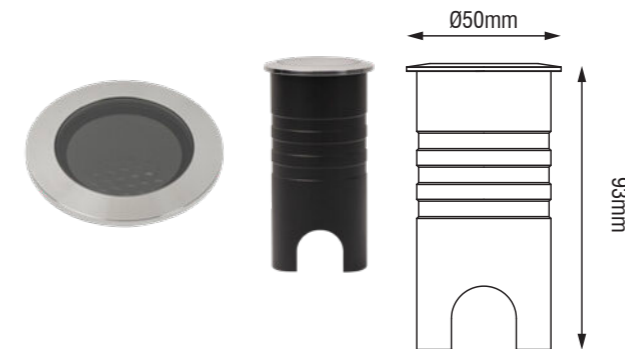

Delizia di Luce
By KARIZMA^{luce}

Gaia

charisma after sunset.

Every garden deserves charisma, in every season, day and night. The Karizma Luce Gaia is a subtle ground spot that reveals outdoor beauty when the sun has set. With its elegant stainless steel ring, IP67 rating, and honeycomb to avoid glare, it's a subtle gamechanger for any garden, courtyard, or outdoor dining area. The Gaia not only enhances the ambience but also ensures durability and weather resistance, making it a reliable choice throughout the year.

KARIZMA^{luce}

Gaia XS.

Description	Angle	Stainless steel
55lm 927 2W	20°	907AS92720F0
60lm 930 2W	20°	907AS93020F0
55lm 927 2W	30°	907AS92730F0
60lm 930 2W	30°	907AS93030F0

AC/DC converter not included.

For Light source energy class and identifier please consult the datasheet on our website.

Gaia S.

Description	Angle	Stainless steel
160lm 927 4W	15°	906AS92715F0
170lm 930 4W	15°	906AS93015F0
160lm 927 4W	20°	906AS92720F0
170lm 930 4W	20°	906AS93020F0
160lm 927 4W	30°	906AS92730F0
170lm 930 4W	30°	906AS93030F0

AC/DC converter not included.

For Light source energy class and identifier please consult the datasheet on our website.

Gaia M.

Description	Angle	Stainless steel
440lm 927 8W	15°	905AS92715F0
460lm 930 8W	15°	905AS93015F0
440lm 927 8W	20°	905AS92720F0
460lm 930 8W	20°	905AS93020F0
440lm 927 8W	30°	905AS92730F0
460lm 930 8W	30°	905AS93030F0