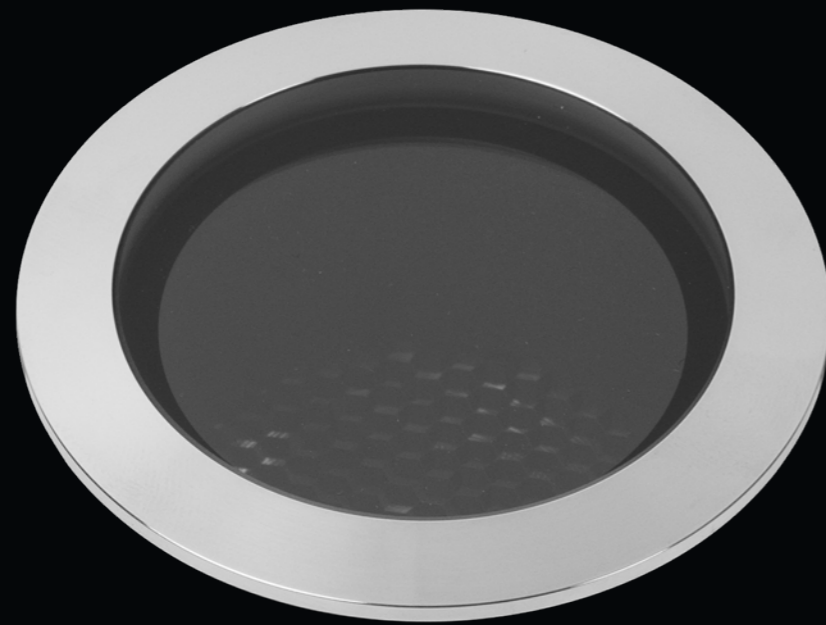

Delizia di Luce
By KARIZMA^{luce}

Gaia

charisma after sunset.

Every garden deserves charisma, in every season, day and night. The Karizma Luce Gaia is a subtle ground spot that reveals outdoor beauty when the sun has set. With its elegant stainless steel ring, IP67 rating, and honeycomb to avoid glare, it's a subtle gamechanger for any garden, courtyard, or outdoor dining area. The Gaia not only enhances the ambience but also ensures durability and weather resistance, making it a reliable choice throughout the year.

KARIZMA^{luce}

Gaia XS.

Description	Angle	Stainless steel
55lm 927 2W	20°	907AS92720F0
60lm 930 2W	20°	907AS93020F0
55lm 927 2W	30°	907AS92730F0
60lm 930 2W	30°	907AS93030F0

AC/DC converter not included.

For Light source energy class and identifier please consult the datasheet on our website.

Gaia S.

Description	Angle	Stainless steel
160lm 927 4W	15°	906AS92715F0
170lm 930 4W	15°	906AS93015F0
160lm 927 4W	20°	906AS92720F0
170lm 930 4W	20°	906AS93020F0
160lm 927 4W	30°	906AS92730F0
170lm 930 4W	30°	906AS93030F0

AC/DC converter not included.

For Light source energy class and identifier please consult the datasheet on our website.

Gaia M.

Description	Angle	Stainless steel
440lm 927 8W	15°	905AS92715F0
460lm 930 8W	15°	905AS93015F0
440lm 927 8W	20°	905AS92720F0
460lm 930 8W	20°	905AS93020F0
440lm 927 8W	30°	905AS92730F0
460lm 930 8W	30°	905AS93030F0