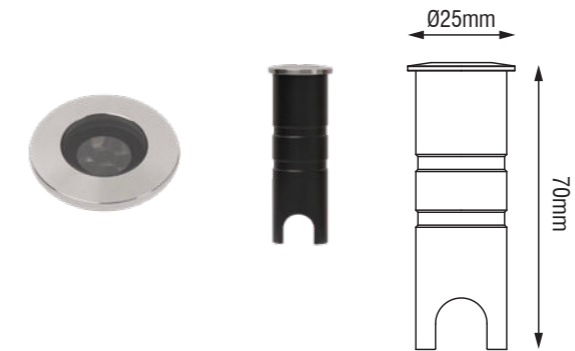

Delizia di Luce
By KARIZMA^{luce}

Gaia

charisma after sunset.

Every garden deserves charisma, in every season, day and night. The Karizma Luce Gaia is a subtle ground spot that reveals outdoor beauty when the sun has set. With its elegant stainless steel ring, IP67 rating, and honeycomb to avoid glare, it's a subtle gamechanger for any garden, courtyard, or outdoor dining area. The Gaia not only enhances the ambience but also ensures durability and weather resistance, making it a reliable choice throughout the year.

KARIZMA^{luce}

Gaia XS.

Description	Angle	Stainless steel
55lm 927 2W	20°	907AS92720F0
60lm 930 2W	20°	907AS93020F0
55lm 927 2W	30°	907AS92730F0
60lm 930 2W	30°	907AS93030F0

AC/DC converter not included.

For Light source energy class and identifier please consult the datasheet on our website.

Gaia S.

Description	Angle	Stainless steel
160lm 927 4W	15°	906AS92715F0
170lm 930 4W	15°	906AS93015F0
160lm 927 4W	20°	906AS92720F0
170lm 930 4W	20°	906AS93020F0
160lm 927 4W	30°	906AS92730F0
170lm 930 4W	30°	906AS93030F0

AC/DC converter not included.

For Light source energy class and identifier please consult the datasheet on our website.

Gaia M.

Description	Angle	Stainless steel
440lm 927 8W	15°	905AS92715F0
460lm 930 8W	15°	905AS93015F0
440lm 927 8W	20°	905AS92720F0
460lm 930 8W	20°	905AS93020F0
440lm 927 8W	30°	905AS92730F0
460lm 930 8W	30°	905AS93030F0