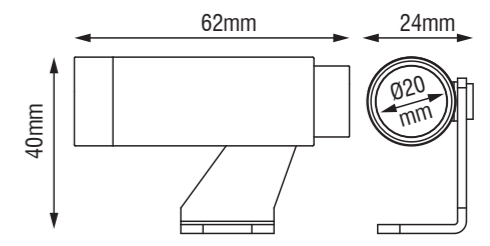

Artemis XS.

AC/DC converter not included.

Description	Angle	White	Black
80lm 927 2W	20°	904AW92720F00	904AB92720F00
85lm 930 2W	20°	904AW93020F00	904AB93020F00
80lm 927 2W	30°	904AW92730F00	904AB92730F00
85lm 930 2W	30°	904AW93030F00	904AB93030F00