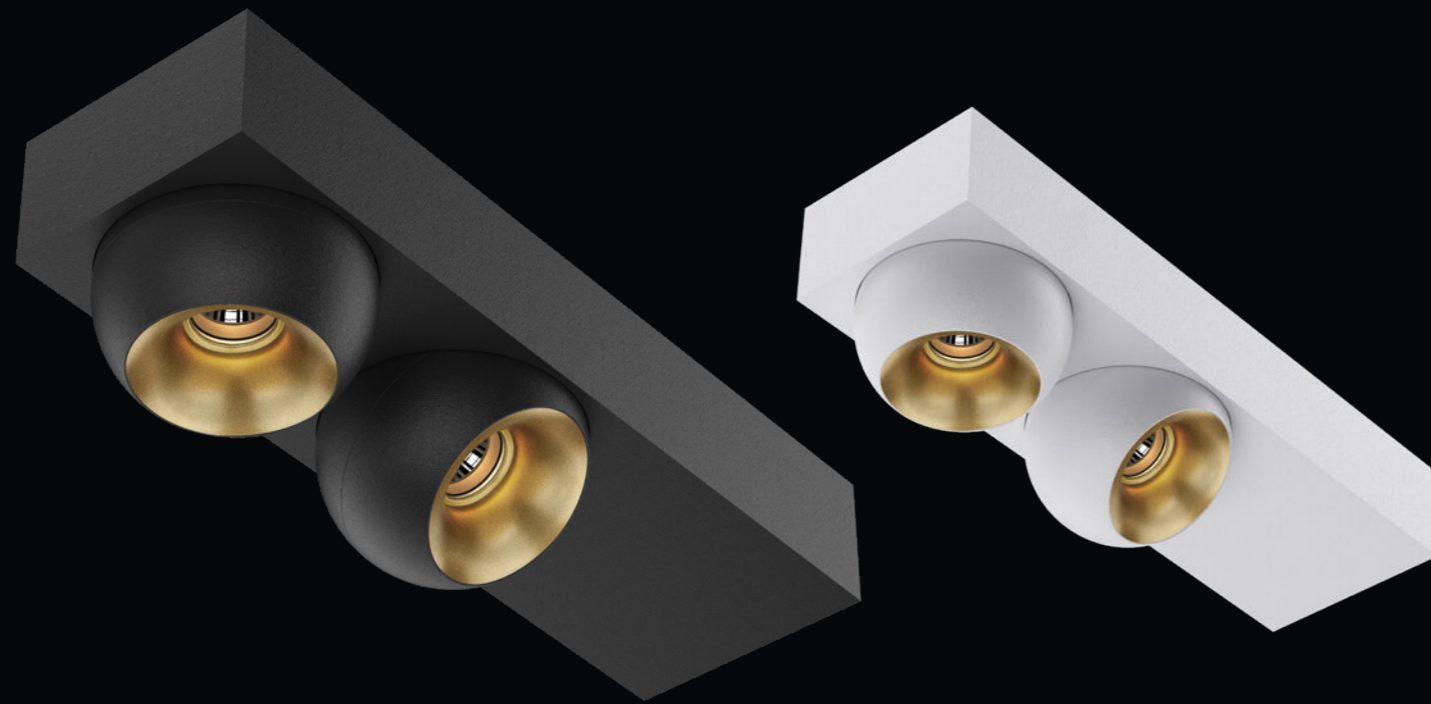

Dea Della Luce  
By KARIZMA<sub>luce</sub>

**Dea Eros S scatola duo**  
*lighting that caresses.*

You don't have to think twice about choosing this inseparable duo as a luminaire for your next project. Fall in love with the beautiful round design and radiant lighting that will influence any room. Unify your project by combining it with other Dea Eros fixtures.

Dea Eros S scatola duo.

Description	Reflector	Angle	White	Black
2x790lm 927 2x10.5W	black high gloss	40°	438DW92740BGF0	438DB92740BGF0
2x800lm 930 2x10.5W	black high gloss	40°	438DW93040BGF0	438DB93040BGF0
2x810lm 940 2x10.5W	black high gloss	40°	438DW94040BGF0	438DB94040BGF0
2x790lm 927 2x10.5W	silver high gloss	40°	438DW92740SGF0	438DB92740SGF0
2x800lm 930 2x10.5W	silver high gloss	40°	438DW93040SGF0	438DB93040SGF0
2x810lm 940 2x10.5W	silver high gloss	40°	438DW94040SGF0	438DB94040SGF0
2x790lm 927 2x10.5W	chrome	40°	438DW92740CHF0	438DB92740CHF0
2x800lm 930 2x10.5W	chrome	40°	438DW93040CHF0	438DB93040CHF0
2x810lm 940 2x10.5W	chrome	40°	438DW94040CHF0	438DB94040CHF0
2x790lm 927 2x10.5W	white	40°	438DW92740WHF0	438DB92740WHF0
2x800lm 930 2x10.5W	white	40°	438DW93040WHF0	438DB93040WHF0
2x810lm 940 2x10.5W	white	40°	438DW94040WHF0	438DB94040WHF0
2x790lm 927 2x10.5W	gold	40°	438DW92740GOF0	438DB92740GOF0
2x800lm 930 2x10.5W	gold	40°	438DW93040GOF0	438DB93040GOF0
2x810lm 940 2x10.5W	gold	40°	438DW94040GOF0	438DB94040GOF0
2x790lm 927 2x10.5W	black matt	40°	438DW92740BMF0	438DB92740BMF0
2x800lm 930 2x10.5W	black matt	40°	438DW93040BMF0	438DB93040BMF0
2x810lm 940 2x10.5W	black matt	40°	438DW94040BMF0	438DB94040BMF0
2x790lm 927 2x10.5W	copper	40°	438DW92740COF0	438DB92740COF0
2x800lm 930 2x10.5W	copper	40°	438DW93040COF0	438DB93040COF0
2x810lm 940 2x10.5W	copper	40°	438DW94040COF0	438DB94040COF0