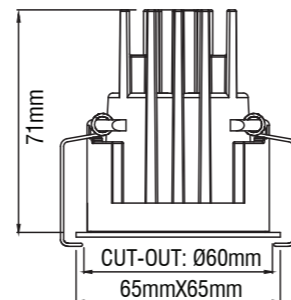

Dea Amor S.

Description	Reflector	Angle	White	Black
600lm 927 8.5W	black high gloss	60°	217CW92760BG00	217CB92760BG00
630lm 930 8.5W	black high gloss	60°	217CW93060BG00	217CB93060BG00
700lm 940 8.5W	black high gloss	60°	217CW94060BG00	217CB94060BG00

630lm 927 8.5W	silver high gloss	60°	217CW92760SG00	217CB92760SG00
670lm 930 8.5W	silver high gloss	60°	217CW93060SG00	217CB93060SG00
730lm 940 8.5W	silver high gloss	60°	217CW94060SG00	217CB94060SG00

620lm 927 8.5W	chrome	55°	217CW92755CH00	217CB92755CH00
660lm 930 8.5W	chrome	55°	217CW93055CH00	217CB93055CH00
720lm 940 8.5W	chrome	55°	217CW94055CH00	217CB94055CH00

620lm 927 8.5W	white	60°	217CW92760WH00	217CB92760WH00
650lm 930 8.5W	white	60°	217CW93060WH00	217CB93060WH00
700lm 940 8.5W	white	60°	217CW94060WH00	217CB94060WH00

600lm 927 8.5W	gold	55°	217CW92755GO00	217CB92755GO00
640lm 930 8.5W	gold	55°	217CW93055GO00	217CB93055GO00
700lm 940 8.5W	gold	55°	217CW94055GO00	217CB94055GO00

600lm 927 8.5W	black matt	60°	217CW92760BM00	217CB92760BM00
630lm 930 8.5W	black matt	60°	217CW93060BM00	217CB93060BM00
700lm 940 8.5W	black matt	60°	217CW94060BM00	217CB94060BM00

600lm 927 8.5W	copper	55°	217CW92755CO00	217CB92755CO00
640lm 930 8.5W	copper	55°	217CW93055CO00	217CB93055CO00
700lm 940 8.5W	copper	55°	217CW94055CO00	217CB94055CO00

Driver (250mA/31Vf) must be ordered separately.

For Light source energy class and identifier please consult the datasheet on our website.

Dea Amor M.

Description	Reflector	Angle	White	Black
1080lm 927 12.5W	black high gloss	40°	216EW92740BG00	216EB92740BG00
1120lm 930 12.5W	black high gloss	40°	216EW93040BG00	216EB93040BG00
1130lm 940 12.5W	black high gloss	40°	216EW94040BG00	216EB94040BG00