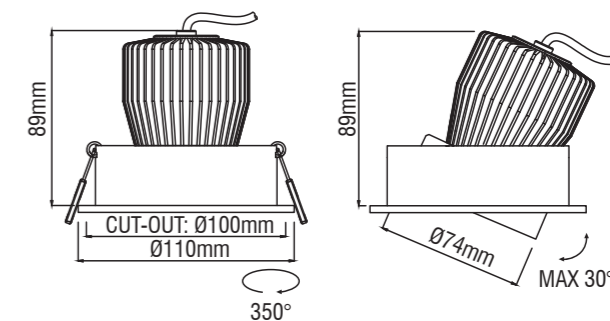

RECESSED LUMINAIRES **ADJUSTABLE.**