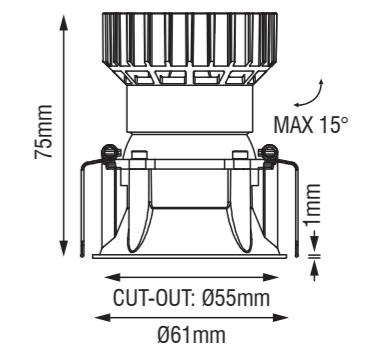

RECESSED LUMINAIRES **ADJUSTABLE.**