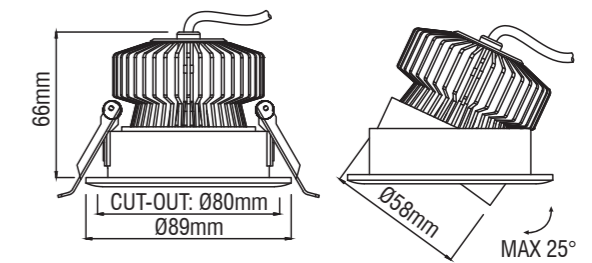

RECESSED LUMINAIRES **ADJUSTABLE.**